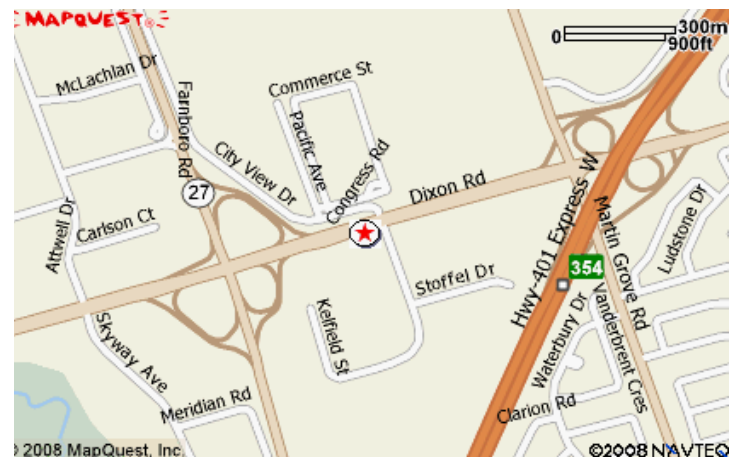

Directions to the International Plaza Hotel

655 Dixon Road, Toronto, Ontario, Canada M9W1J3
Tel: 1-416-244-1711 Toll Free: 1-800-668-3656

From South (QEW/Queen Elizabeth Way):

- HWY 427 North
- HWY 27 North
- Exit Dixon Rd East (hotel is on right hand side)

From West (Hwy 401)

- Take Dixon Road exit
- Turn left at the lights (West onto Dixon Rd.)
- Hotel is on left hand side (couple of minutes down road, at Kelfield Rd. & Dixon Rd.)

From North (Hwy 400)

- 400 South
- 401 West
- Take Dixon Rd/Martingrove exit
- Exit on Dixon Rd (only one way to exit)
- Hotel is on left hand side

From East (Hwy 401)

- 401 West
- Take Dixon Rd/Martingrove exit
- Exit on Dixon Rd (only one way to exit)
- Hotel is on left hand side, at first set of lights