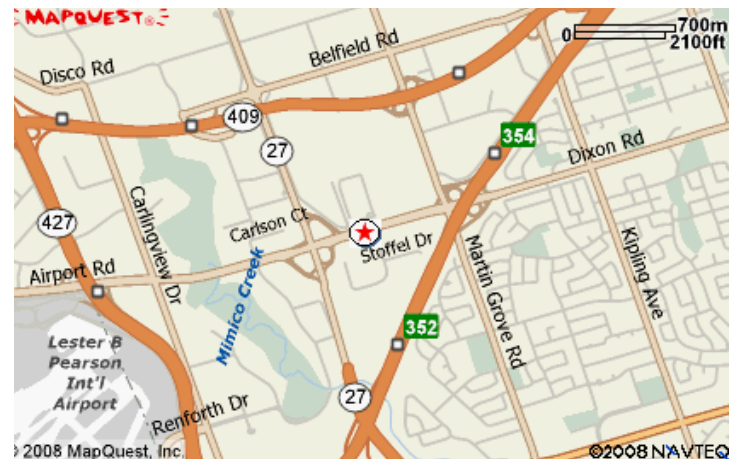

Directions to the International Plaza Hotel

655 Dixon Road, Toronto, Ontario, Canada M9W1J3
Tel: 1-416-244-1711 Toll Free: 1-800-668-3656

From South (QEW/Queen Elizabeth Way):

- HWY 427 North
- HWY 27 North
- Exit Dixon Rd East (hotel is on right hand side)

From West (Hwy 401)

- Take Dixon Road exit
- Turn left at the lights (West onto Dixon Rd.)
- Hotel is on left hand side (couple of minutes down road, at Kelfield Rd. & Dixon Rd.)

From North (Hwy 400)

- 400 South
- 401 West
- Take Dixon Rd/Martingrove exit
- Exit on Dixon Rd (only one way to exit)
- Hotel is on left hand side

From East (Hwy 401)

- 401 West
- Take Dixon Rd/Martingrove exit
- Exit on Dixon Rd (only one way to exit)
- Hotel is on left hand side, at first set of lights